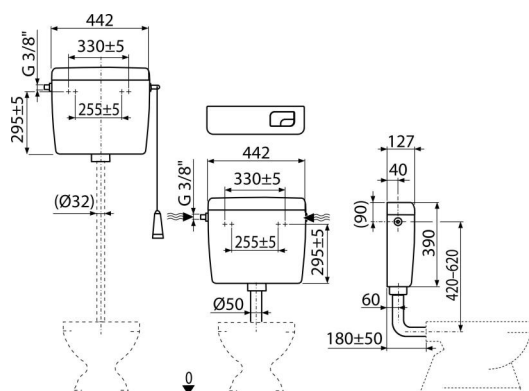

# A93-3/8"

Universal WC cistern ALCA UNI DUAL

## Application

For mounting as high, medium and low-lying  
For installation on plaster

## Scope of supply

- Fixation set: screw Ø5×40 – 2 pcs, dowel Ø8 – 2 pcs
- Elbow Ø50/40 mm for the low-lying cistern
- Tank:
- Filling valve (3/8") and flushing valve
- Flush set for low level tank installations (button small, large)
- Flush set for the high-lying cistern (cord, handle, lever)

## Order number, Logistic information

Code	EAN	Weight (piece   packing   palett)	Dimensions (piece   packing)	Quantity (packing   palett)
A93-3/8"	8595580501280	2,87   2,87   186,2 kg	456×410×142   – mm	1   58 pcs